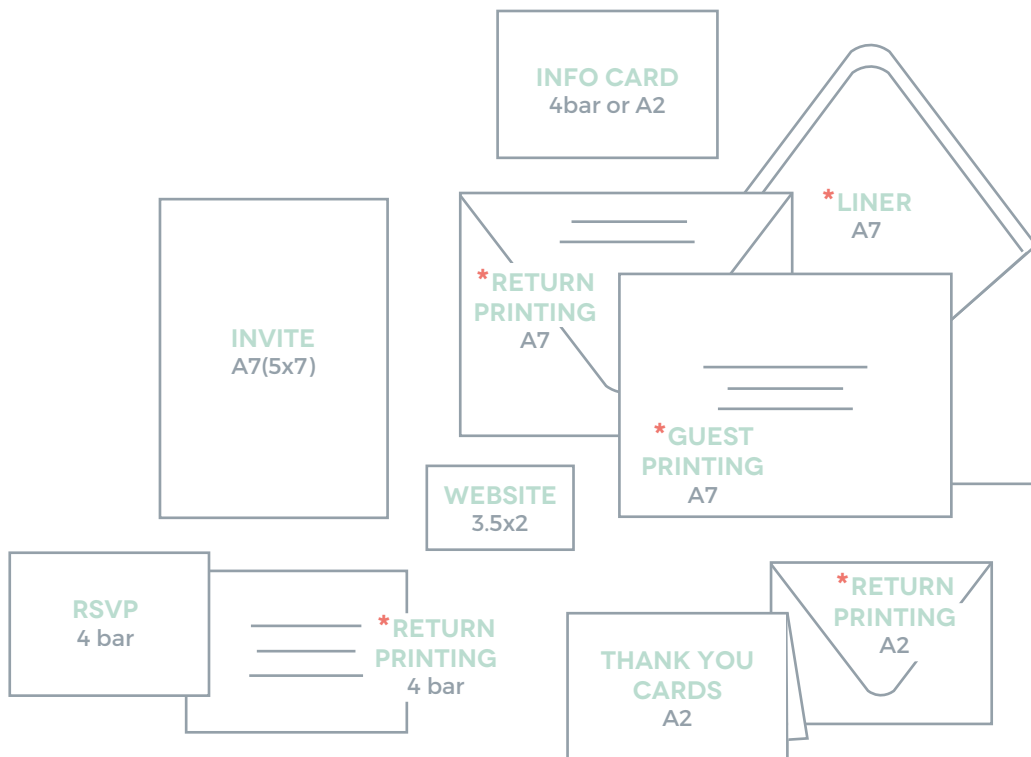

ALL IN package

Invitation (A7) w/envelopes
Rsvp Card (4 Bar) w/envelopes
Info Card (4bar Or A2)

Add. Card (A2 Or A6)
Website Card (3.5x2)
Dig. Printed Addresses

*Envelope Liner (A7)
Custom Stamp (2.5x1.5)
Thank You Cards (A2) w/envelopes

* DIGITALLY PRINTED

ADDITIONAL COST OF \$50 TO \$250 FOR CUSTOM DESIGN